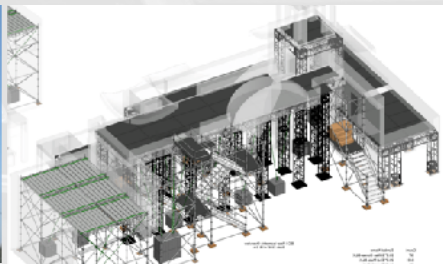

LIVE RIGGING

Using industry standard rigging equipment we provide solutions that ensure your production is safe and meets or exceeds industry standards. Systems are designed and drafted in computer aided drafting programs and when requested, receives a wet stamp engineered plan.