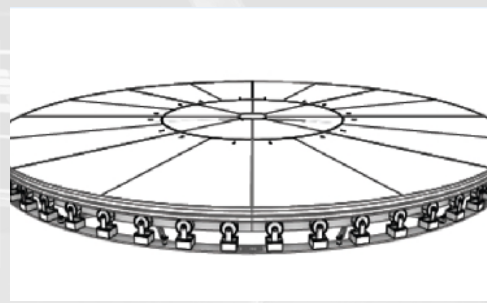

RENTALS

Top-Quality Equipment, Trusted brands and cutting-edge technology. Our inventory is meticulously inspected and maintained after every use, guaranteeing top-tier performance every time.

GO TO LIST VIEW

CHECK OUR NEW INVENTORY

STAGING

- **D** DECKING
- **TS** TRAILERSTAGE
- **R** STAGE ROOFS
- **SC** SCAFFOLD
- **TT** TURNTABLE
- **DT** DRAPE/TEXTILE
- **B** BALLAST
- **SA** STAGING ACC.

LIGHTING

- **C** CONVENTIONAL
- **LED** LED FIXTURES
- **AW** AUTO WASH
- **AB** AUTO BEAM
- **LC** CONSOLES
- **FX** SPECIAL FX
- **PD** POWER DISTRO

RIGGING

- **CM** CHAIN MOTORS
- **GT** GLOBAL TRUSS
- **12** 12" TRUSS
- **20** 20" TRUSS
- **30** 30" x 20" TRUSS
- **48** 48" x 24" TRUSS
- **PR** PRE RIG TRUSS
- **B** BALLAST

VIDEO

- **LEDVP** LED VIDEO PANELS
- **VP** VIDEO PROCESSORS
- **P** PROJECTION
- **CAM** CAMERAS

MISC

- **HTF** HARD TO FIND