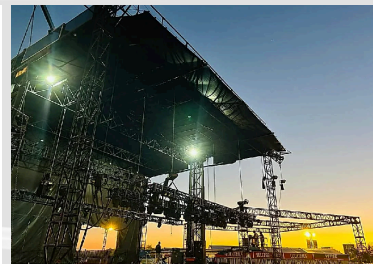

LIVE RIGGING

Using industry standard rigging equipment we provide solutions that ensure your production is safe and meets or exceeds industry standards. Systems are designed and drafted in computer aided drafting programs and when requested, receives a wet stamp engineered plan.