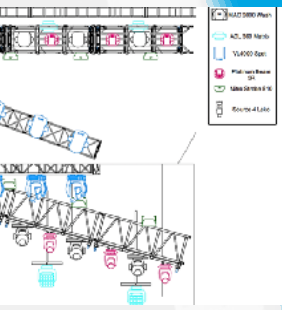

DESIGN & ENGINEERING

We pride ourselves on turning creative visions into breathtaking realities. Our stage design and engineering services combine cutting-edge technology, artistic innovation, and structural expertise to deliver stages that captivate audiences and elevate performances safely.