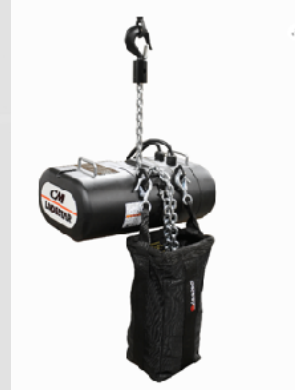

RENTALS

Top-Quality Equipment, Trusted brands and cutting-edge technology. Our inventory is meticulously inspected and maintained after every use, guaranteeing top-tier performance every time.

GO TO LIST VIEW

CHECK OUR NEW INVENTORY

STAGING

- **D** DECKING
- **TS** TRAILERSTAGE
- **R** STAGE ROOFS
- **SC** SCAFFOLD
- **TT** TURNTABLE
- **DT** DRAPE/TEXTILE
- **B** BALLAST
- **SA** STAGING ACC.

LIGHTING

- **C** CONVENTIONAL
- **LED** LED FIXTURES
- **AW** AUTO WASH
- **AB** AUTO BEAM
- **LC** CONSOLES
- **FX** SPECIAL FX
- **PD** POWER DISTRO

RIGGING

- **CM** CHAIN MOTORS
- **GT** GLOBAL TRUSS
- **12** 12" TRUSS
- **20** 20" TRUSS
- **30** 30" x 20" TRUSS
- **48** 48" x 24" TRUSS
- **PR** PRE RIG TRUSS
- **B** BALLAST

VIDEO

- **LEDVP** LED VIDEO PANELS
- **VP** VIDEO PROCESSORS
- **P** PROJECTION
- **CAM** CAMERAS

MISC

- **HTF** HARD TO FIND