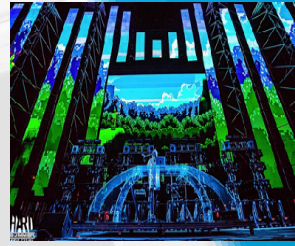

EVENT LIGHTING

EVENT VIDEO

EVENT STAGE

EVENT RIGGING

LIVE LIGHTING

LIVE VIDEO

LIVE STAGE

LIVE RIGGING

RENTALS

LABOR

TRAILERSTAGES

DESIGN & ENGINEERING