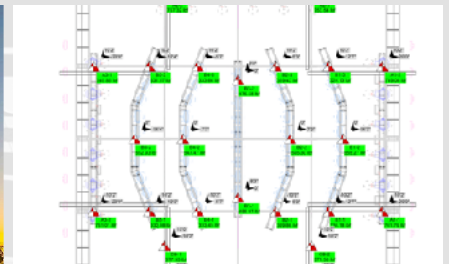

LIVE RIGGING

Using industry standard rigging equipment we provide solutions that ensure your production is safe and meets or exceeds industry standards. Systems are designed and drafted in computer aided drafting programs and when requested, receives a wet stamp engineered plan.