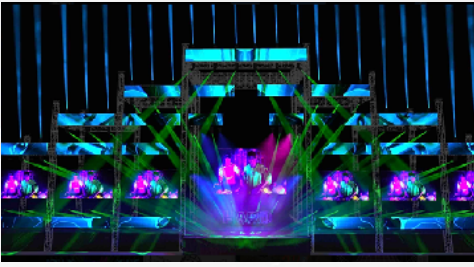

DESIGN & ENGINEERING

We pride ourselves on turning creative visions into breathtaking realities. Our stage design and engineering services combine cutting-edge technology, artistic innovation, and structural expertise to deliver stages that captivate audiences and elevate performances safely.