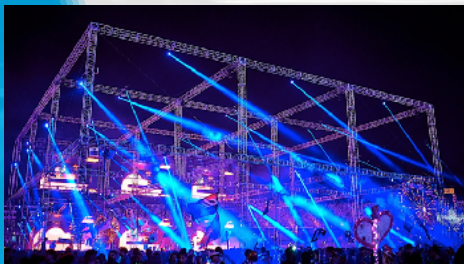

LIVE RIGGING

Using industry standard rigging equipment we provide solutions that ensure your production is safe and meets or exceeds industry standards. Systems are designed and drafted in computer aided drafting programs and when requested, receives a wet stamp engineered plan.