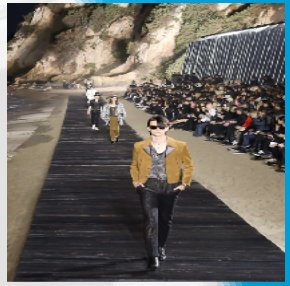

EVENT LIGHTING

Lighting will enhance any special event by creating ambiance and atmosphere. It sets the mood, highlights key areas, and evokes emotions, making moments unforgettable. We offer quality lighting instruments and creative designs to elevate your event experience.