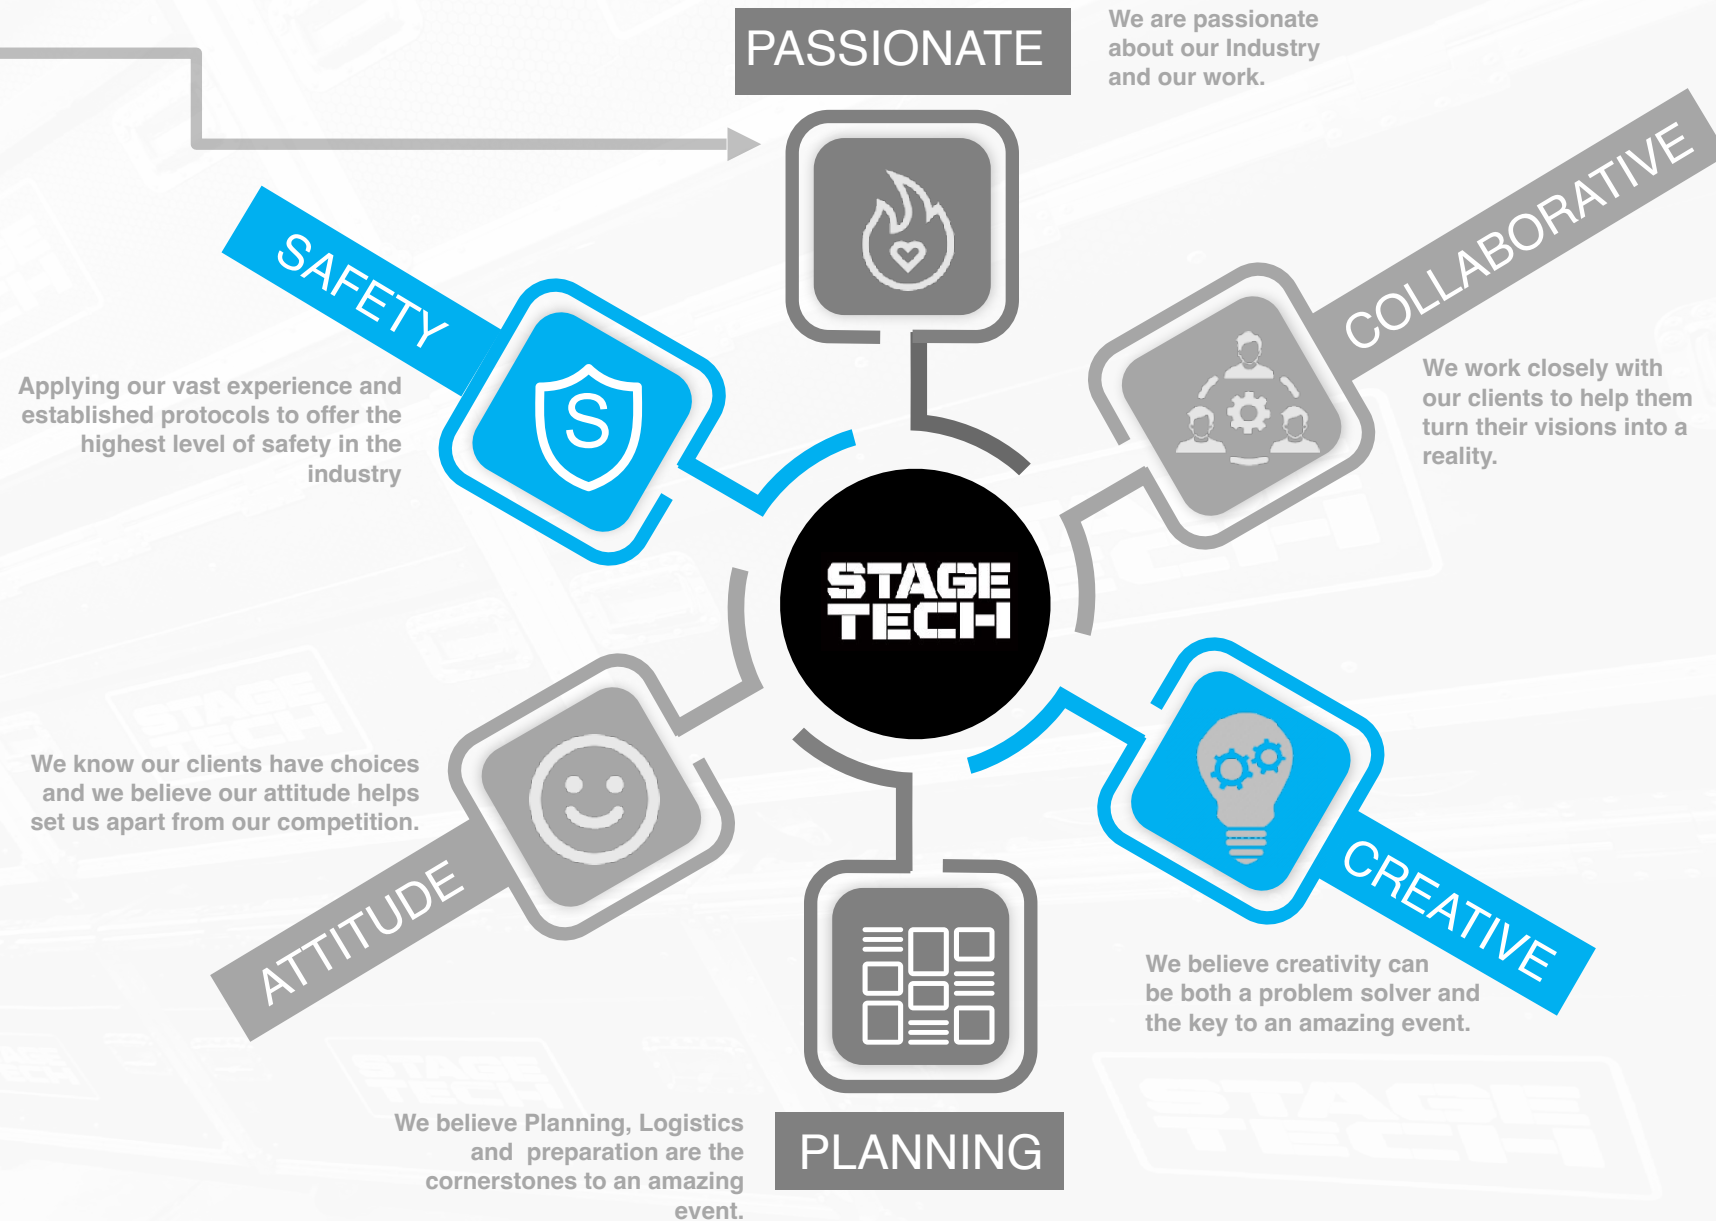

CORE VALUES