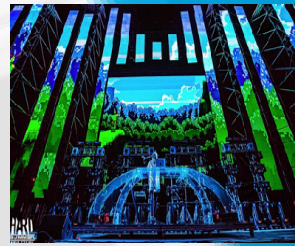

LIVE LIGHTING

Utilizing cutting edge technology and creative design principles we thrive in Stage Lighting. Creative use of shapes, textures, and movement, coupled with expert designers and technicians, Stage - Tech has been helping artists captivate their audiences for over 30 years.

2017
HARD
SUMMER

LIVE VIDEO

Specializing in live event video production, we leverage the latest technology and state-of-the-art LED panels to ensure your event not only stands out but captivates every audience member. Our seamless integration of 4K cameras and dynamic content will transform your vision into an impactful visual experience.