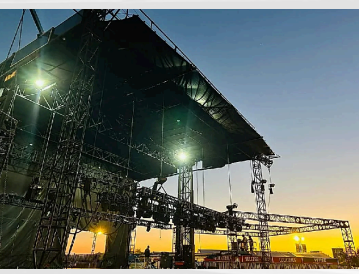

LIVE STAGE

LIVE RIGGING

RENTALS

LABOR

TRAILERSTAGES

DESIGN & ENGINEERING

EVENT LIGHTING

Lighting will enhance any special event by creating ambiance and atmosphere. It sets the mood, highlights key areas, and evokes emotions, making moments unforgettable. We offer quality lighting instruments and creative designs to elevate your event experience.