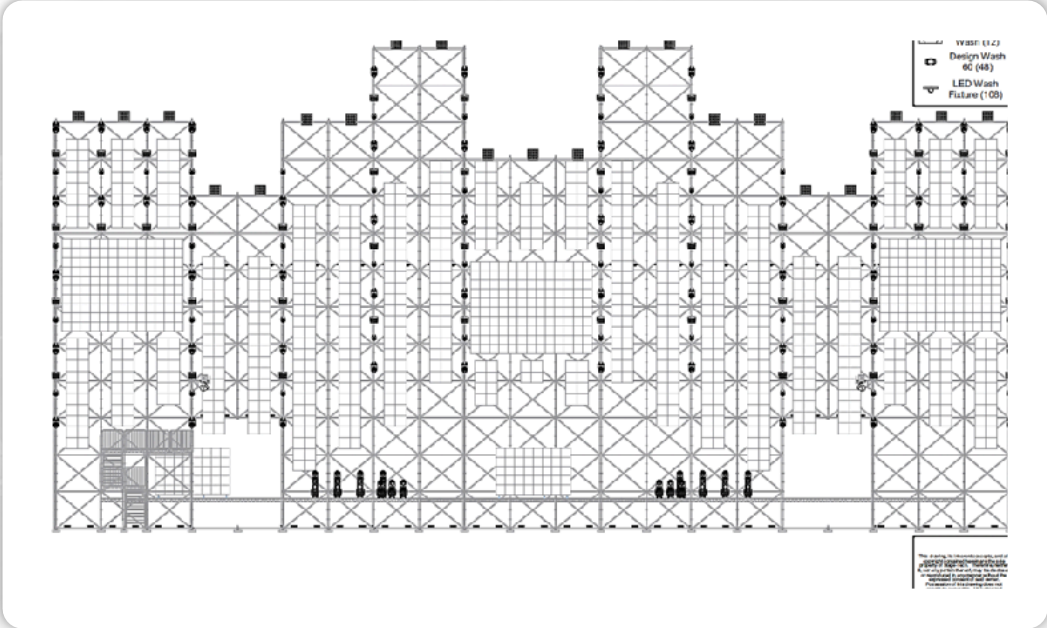

DESIGN & ENGINEERING

We pride ourselves on turning creative visions into breathtaking realities. Our stage design and engineering services combine cutting-edge technology, artistic innovation, and structural expertise to deliver stages that captivate audiences and elevate performances safely.