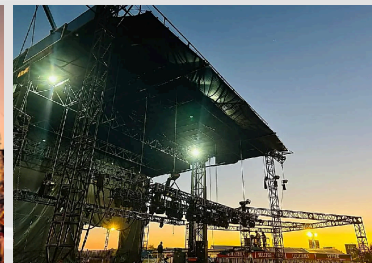

LIVE LIGHTING

Utilizing cutting edge technology and creative design principles we thrive in Stage Lighting. Creative use of shapes, textures, and movement, coupled with expert designers and technicians, Stage - Tech has been helping artists captivate their audiences for over 30 years.

2017
HARD
SUMMER

LIVE VIDEO

Specializing in live event video production, we leverage the latest technology and state-of-the-art LED panels to ensure your event not only stands out but captivates every audience member. Our seamless integration of 4K cameras and dynamic content will transform your vision into an impactful visual experience.

LIVE STAGE

We specialize in standard and custom staging solutions for concerts and live events. Our expert team work with event organizers, production teams, and artists to design and build stages that are both safe and innovative. We ensure every detail is efficiently installed to meet tight schedules without compromising quality and our on-site technicians ensure everything runs smoothly from start to finish.