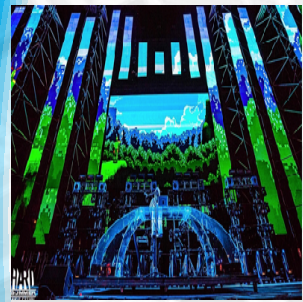

EVENT VIDEO

More than ever before Video elements are a vital ingredient for an impactful special event. They deliver key messages and create an immersive environment. Utilizing state of the art technology we offer stunning displays and dynamic content to help our clients captivate their audience!