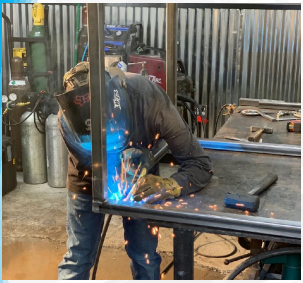

LABOR

We provide top-tier event production labor that ensures your event runs seamlessly from start to finish. Concerts, corporate events, festivals, or live productions, our skilled team of professionals brings your vision to life with precision, safety and expertise.