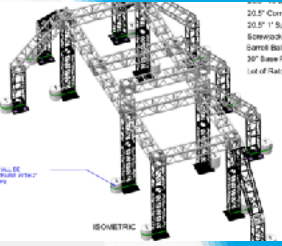

DESIGN & ENGINEERING

We pride ourselves on turning creative visions into breathtaking realities. Our stage design and engineering services combine cutting-edge technology, artistic innovation, and structural expertise to deliver stages that captivate audiences and elevate performances safely.