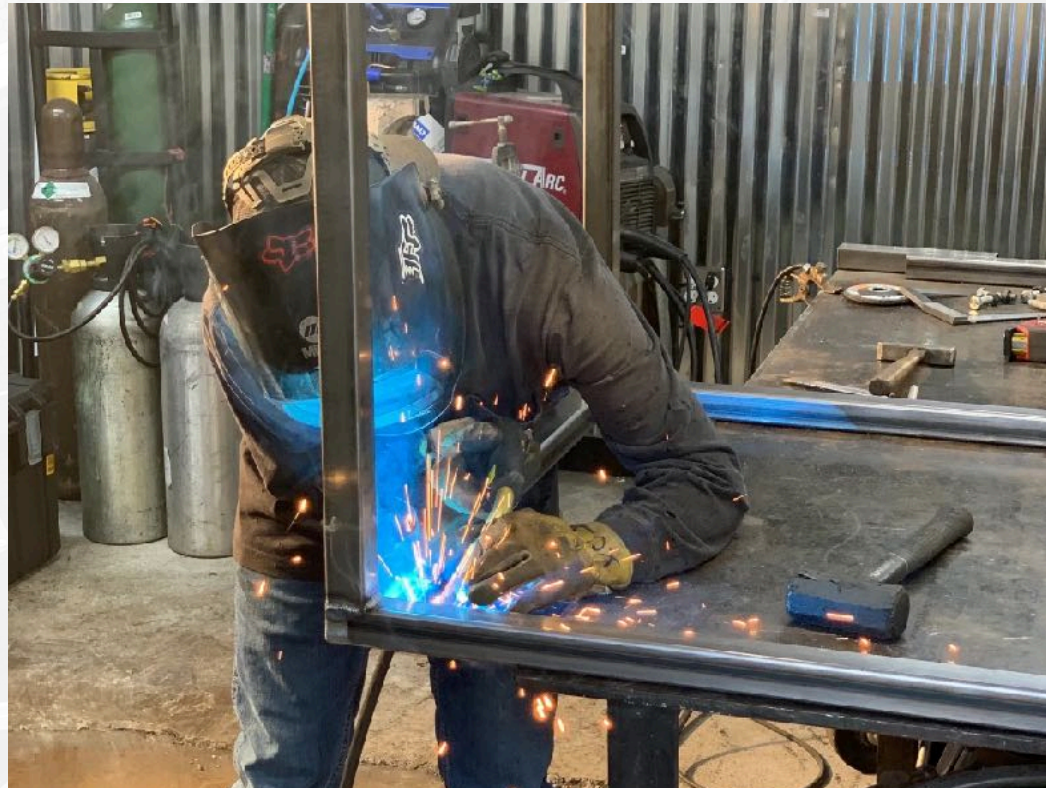

FABRICATION

- **Custom Solutions:** We bring your vision to life.
- **Quality:** Crafted with precision and built to last, our metalwork ensures reliability and safety for every performance.
- **Fast Turnaround:** Deadlines are tight in the staging world, and we deliver on time, every time.
- **Collaborative Design:** Our team works closely with you to meet your exact specifications and creative needs.