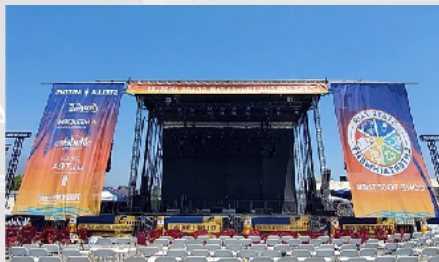

TRAILERSTAGES

We offer a wide variety of industry respected mobile trailer stages and mobile LED trailers. These units are designed to meet the demands of modern events. They install quickly, efficiently, and with less labor than traditional staging. Whether you're hosting a concert, festival, corporate gathering, or community event, our mobile fleet offer unmatched benefits, safety and cost savings.