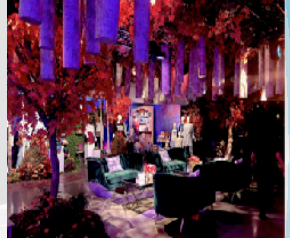

LIVE STAGE

LIVE RIGGING

RENTALS

LABOR

TRAILERSTAGES

DESIGN & ENGINEERING

EVENT LIGHTING

Lighting will enhance any special event by creating ambiance and atmosphere. It sets the mood, highlights key areas, and evokes emotions, making moments unforgettable. We offer quality lighting instruments and creative designs to elevate your event experience.