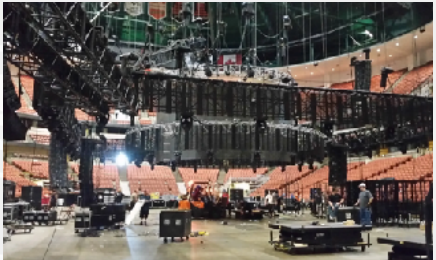

LABOR

We provide top-tier event production labor that ensures your event runs seamlessly from start to finish. Concerts, corporate events, festivals, or live productions, our skilled team of professionals brings your vision to life with precision, safety and expertise.